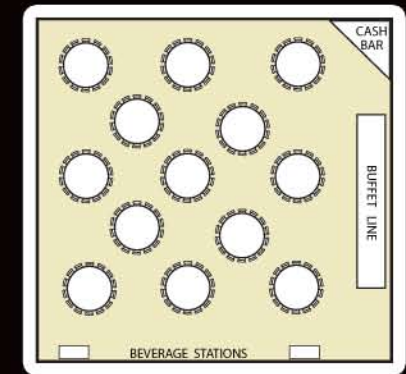

**BUSINESS MEETING
STYLE SEATING**

**BANQUET
STYLE SEATING**

ROOMS	SQUARE FEET AND ROOM DEMENSIONS	THEATER STYLE SEATING	CLASS ROOM STYLE SEATING	BUSINESS MEETING STYLE SEATING	BANQUET STYLE SEATING
CONFERENCE CENTER	5625' 125'X45'	750	350		350
ROOM A	1125' 25'X45'	150	70	70	40
ROOM B	1125' 25'X45'	150	70	70	40
ROOM C	1125' 25'X45'	150	70	70	40
ROOM D&E	2250' 50'X45'	300	140	140	60
MAIN BEACH					50
COVE					200