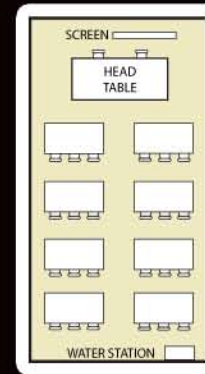

**CLASS ROOM
STYLE SEATING**