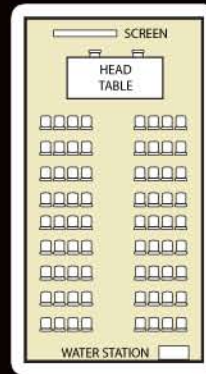

**THEATER
STYLE SEATING**